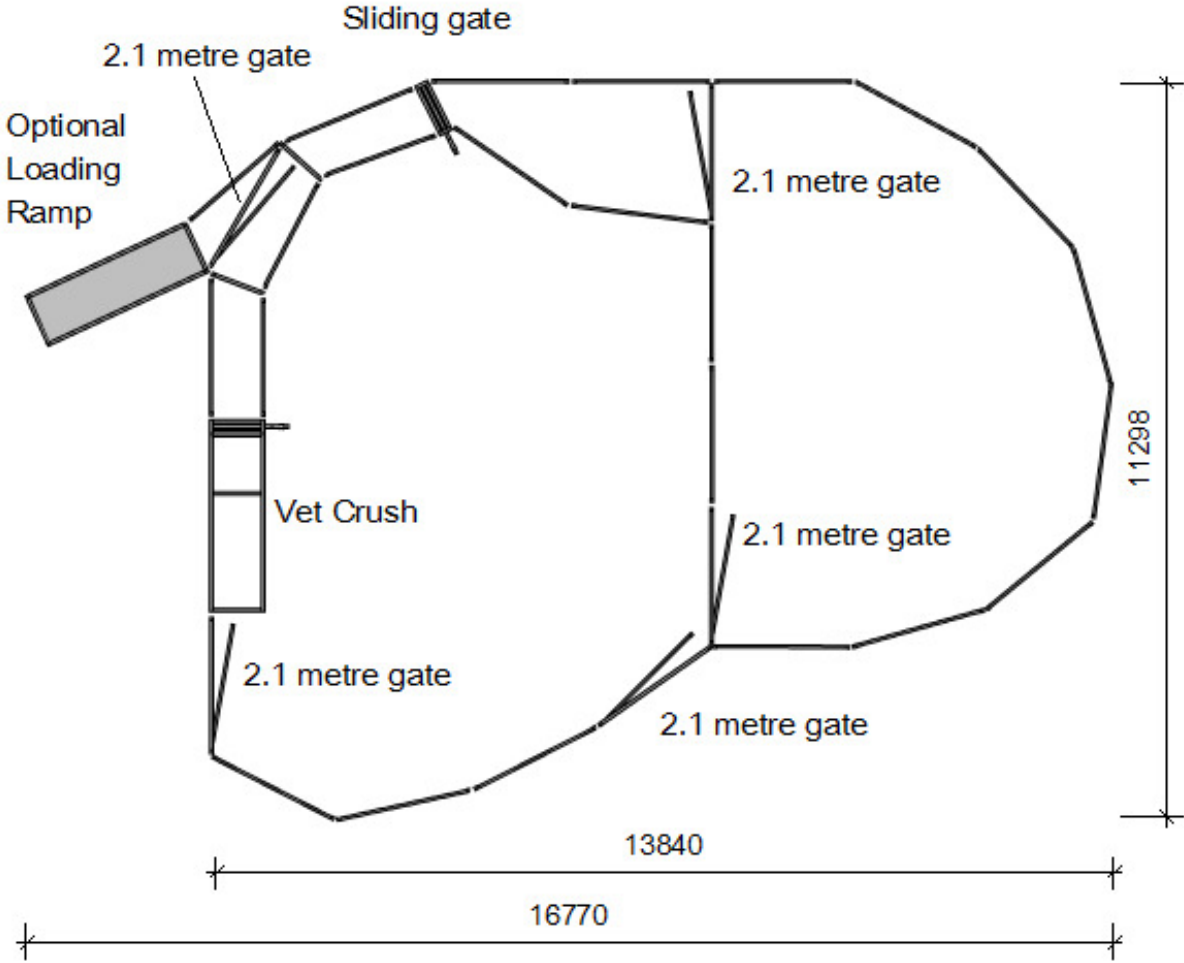

## Livestock Handling & Yard equipment plans

### 95 Head Cattle Yard

Components required:

- 1 Cattle Vet Crush
- 19 Cattle Panel 2.1 metre
- 4 Cattle Panel 1.8 metre
- 5 Cattle Gate 2.1 metre
- 2 Cattle Race Bow
- 1 Cattle Sliding Race Gate
- 1 Cattle Loading Ramp