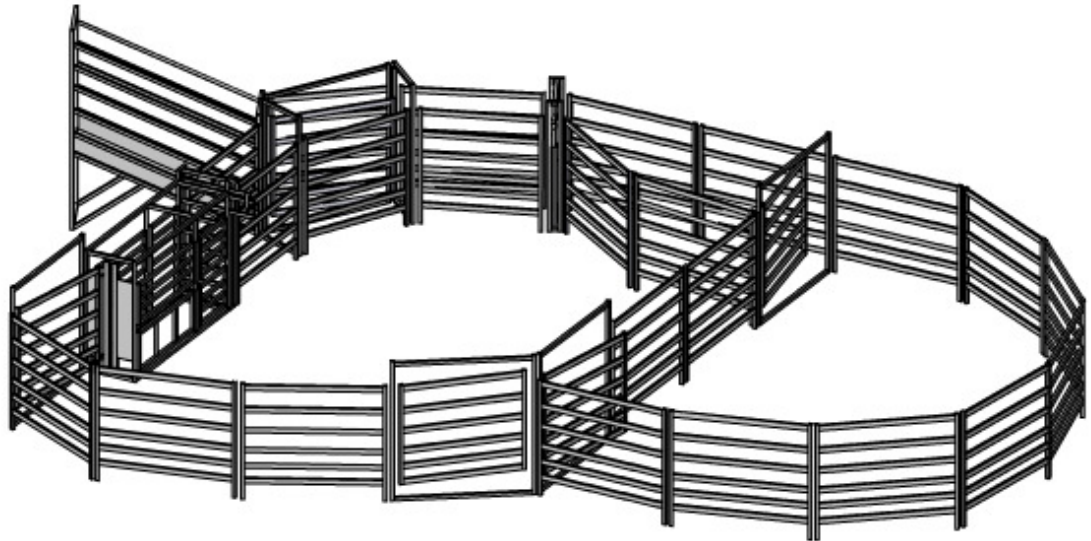

## Livestock Handling & Yard equipment plans

### 95 Head Cattle Yard

Components required:

- 1 Cattle Vet Crush
- 19 Cattle Panel 2.1 metre
- 4 Cattle Panel 1.8 metre
- 5 Cattle Gate 2.1 metre
- 2 Cattle Race Bow
- 1 Cattle Sliding Race Gate
- 1 Cattle Loading Ramp