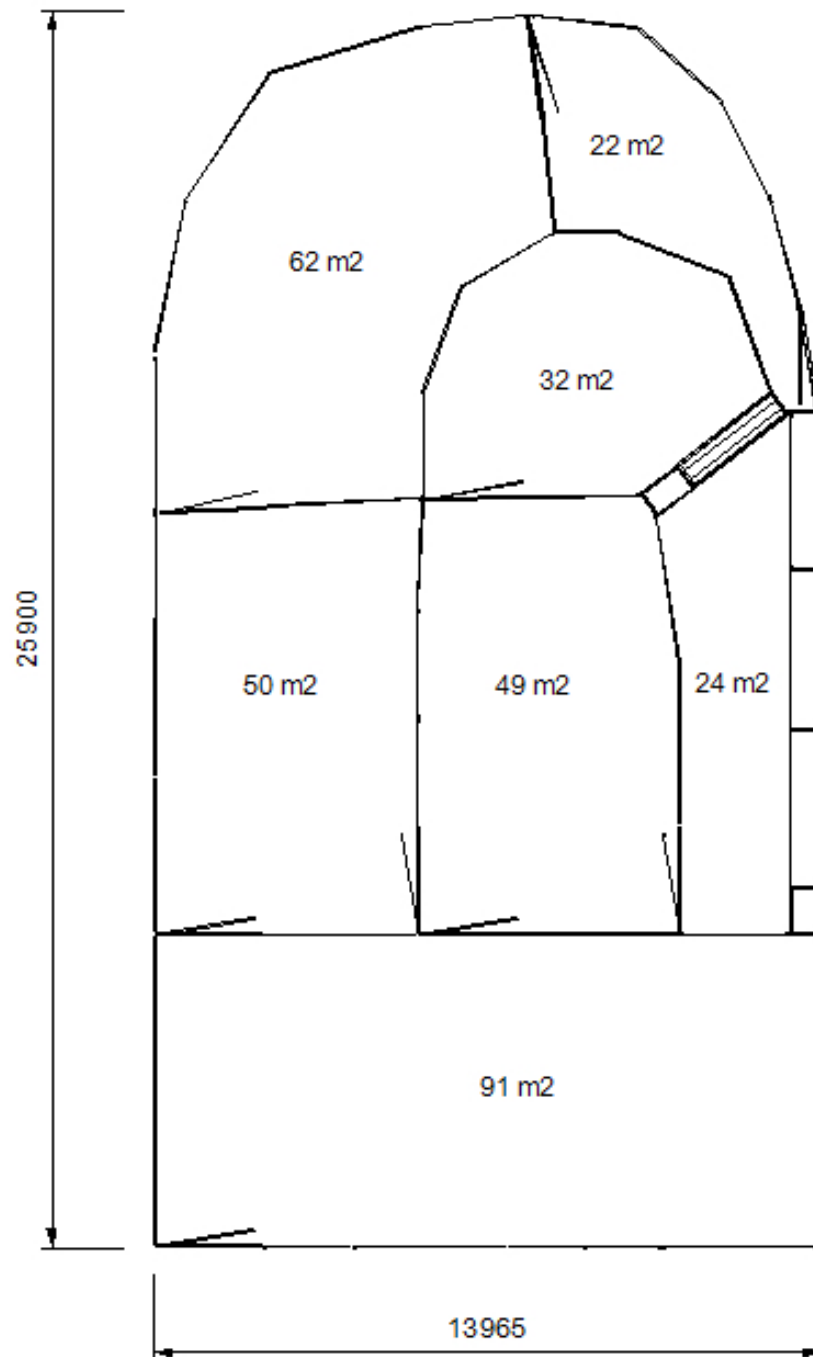

Kurraglen

Livestock Handling & Yard equipment plans

830 Head Bugle Sheep Yard

Components required:

10	Sheep Gate 2.2m
24	3.2M Sheep Panel
1	Race gate sheep 0.6m x 0.96h
1	V Draft Race
1	V Draft Gates
14	2.2M Sheep Panel
2	Race support 0.6m x 0.96h
1	1.8M Sheep Panel
2	2.5M Sheeted Sheep Panel
1	1.2M Sheeted Sheep Panel
1	4 way adapter post