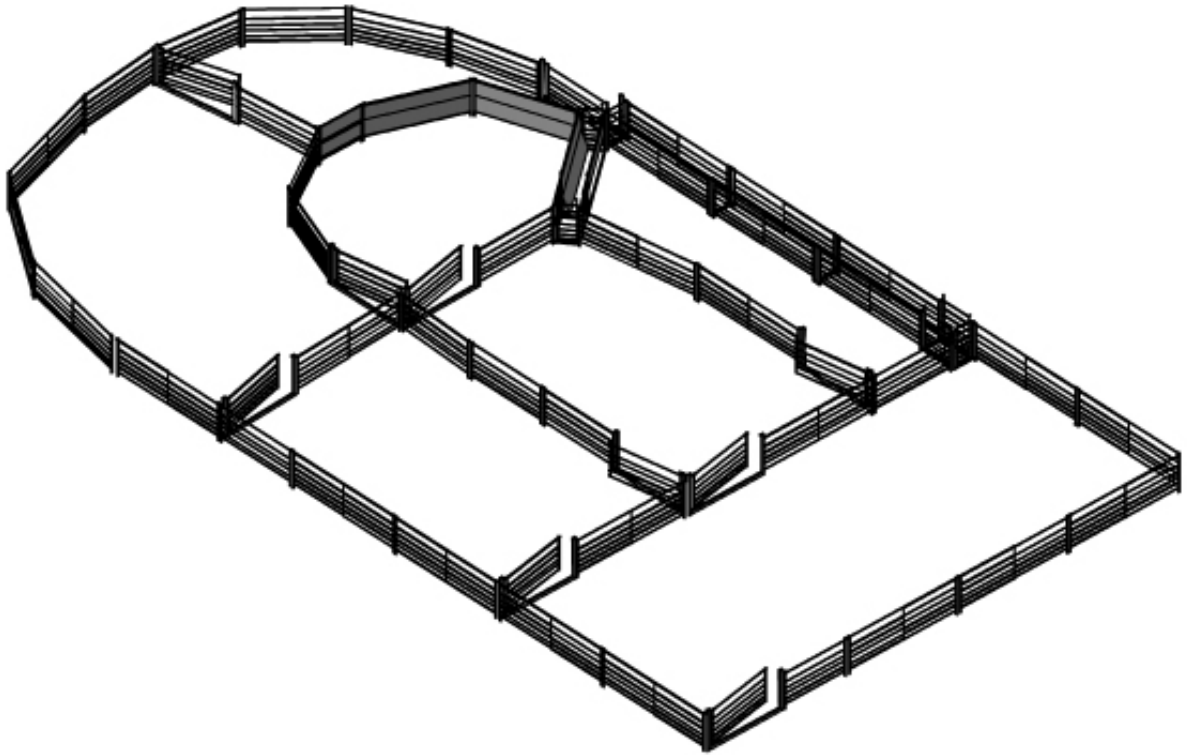

Kurraglen

Livestock Handling & Yard equipment plans

830 Head Bugle Sheep Yard

Components required:

10	Sheep Gate 2.2m
24	3.2M Sheep Panel
1	Race gate sheep 0.6m x 0.96h
1	V Draft Race
1	V Draft Gates
14	2.2M Sheep Panel
2	Race support 0.6m x 0.96h
1	1.8M Sheep Panel
2	2.5M Sheeted Sheep Panel
1	1.2M Sheeted Sheep Panel
1	4 way adapter post