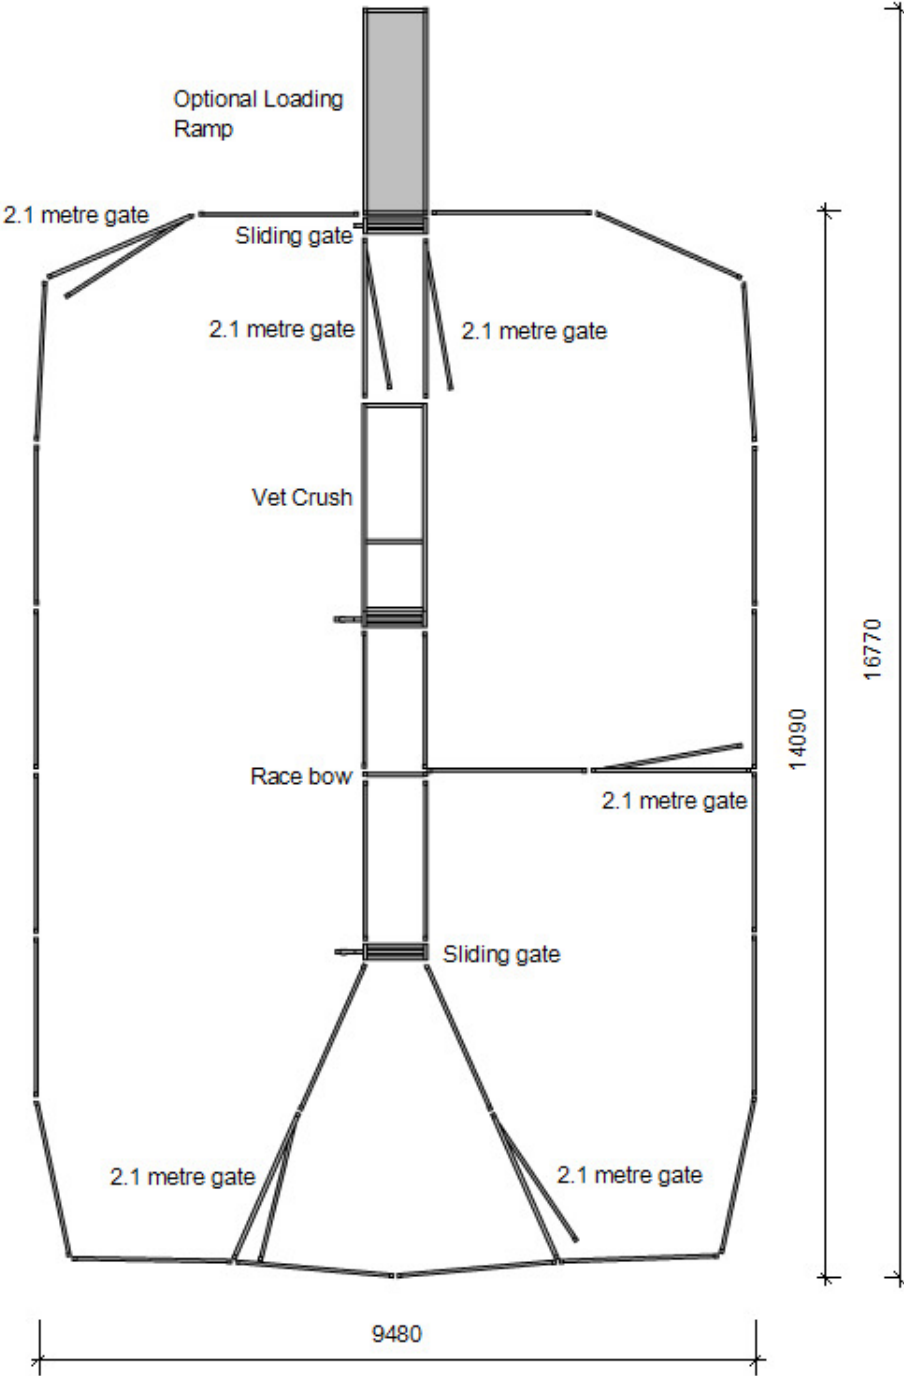

## Livestock Handling & Yard equipment plans

### 80 Head Cattle Yard

Components required:

- 1 Cattle Vet Crush
- 24 Cattle Panel 2.1 metre
- 2 Cattle Panel 1.8 metre
- 6 Cattle Gate 2.1 metre
- 1 Cattle Race Bow
- 2 Cattle Sliding Race Gate
- 1 Cattle Loading Ramp