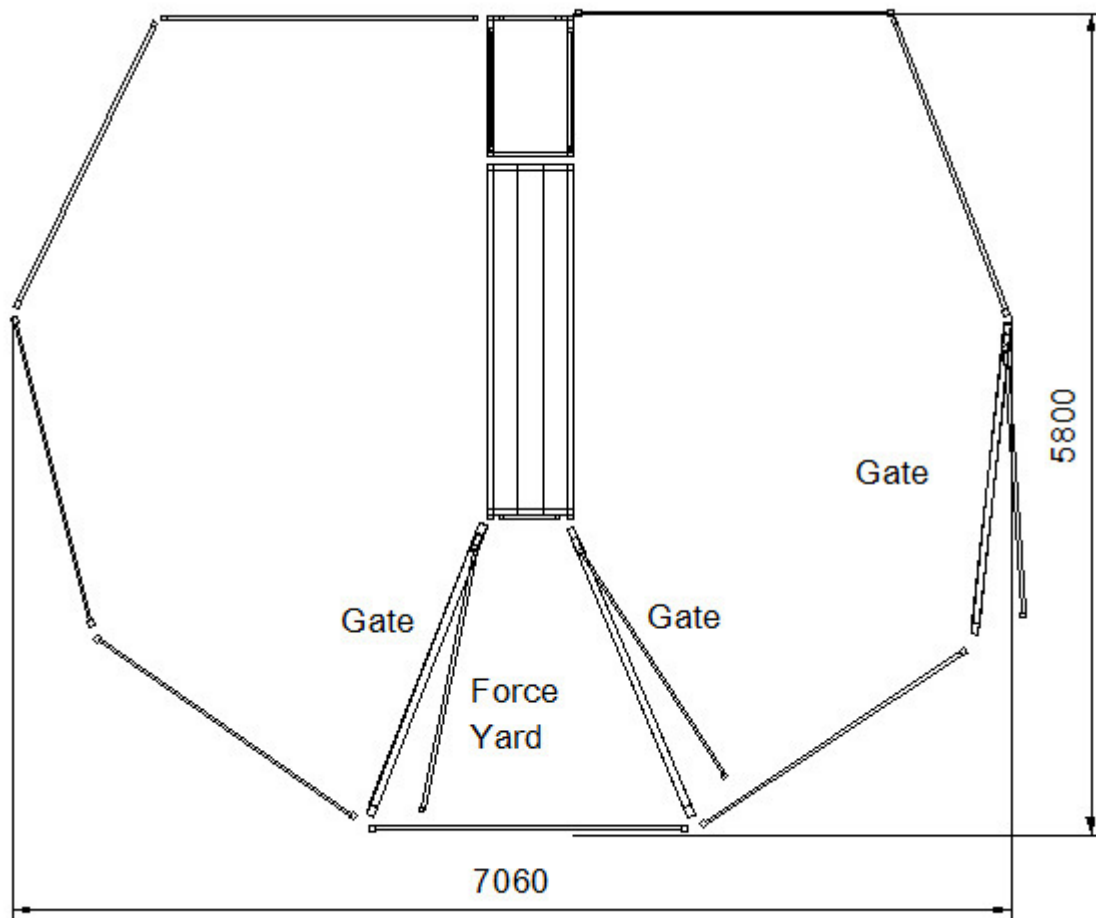

Kurraglen

Livestock Handling & Yard equipment plans

50 Head Sheep Yard

Components required:

- 1 V Draft Race
- 8 2.2M Sheep Panel
- 3 Sheep Yard Gate 2.2m