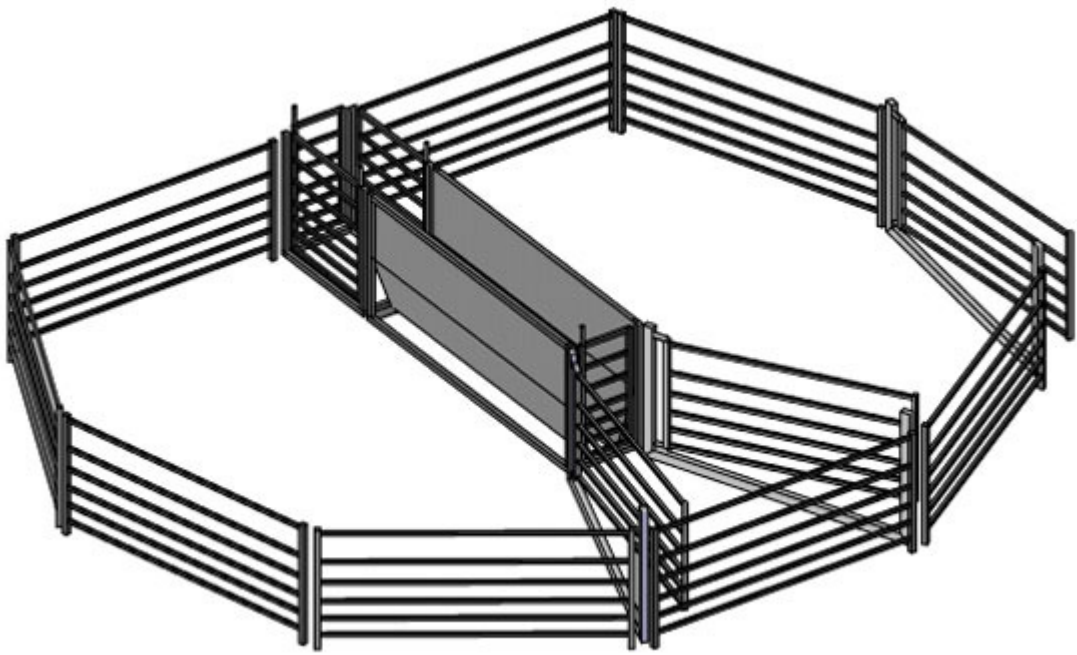

Kurraglen

Livestock Handling & Yard equipment plans

50 Head Sheep Yard

Components required:

- 1 V Draft Race
- 8 2.2M Sheep Panel
- 3 Sheep Yard Gate 2.2m