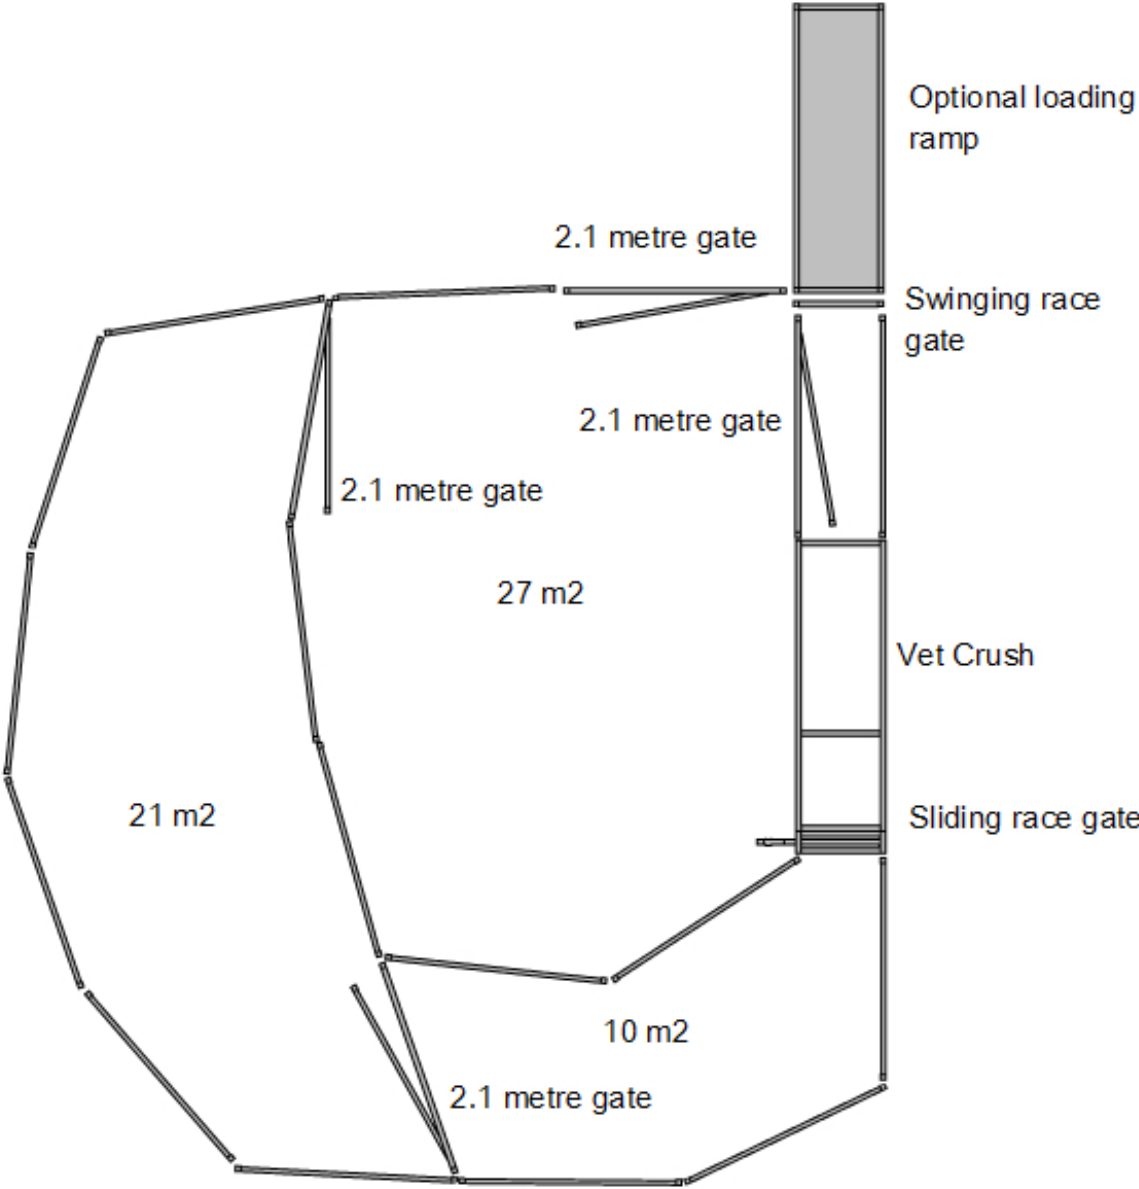

Kurraglen

Livestock Handling & Yard equipment plans

40 Head (holding capacity) Cattle Yard

Components required:

- 1 Cattle Loading Ramp
- 1 Cattle Swinging Race Gate
- 1 Cattle Sliding Race Gate
- 16 Cattle Panel 2.1 metre
- 4 Cattle Gate 2.1 metre
- 1 Vet Cattle Crush