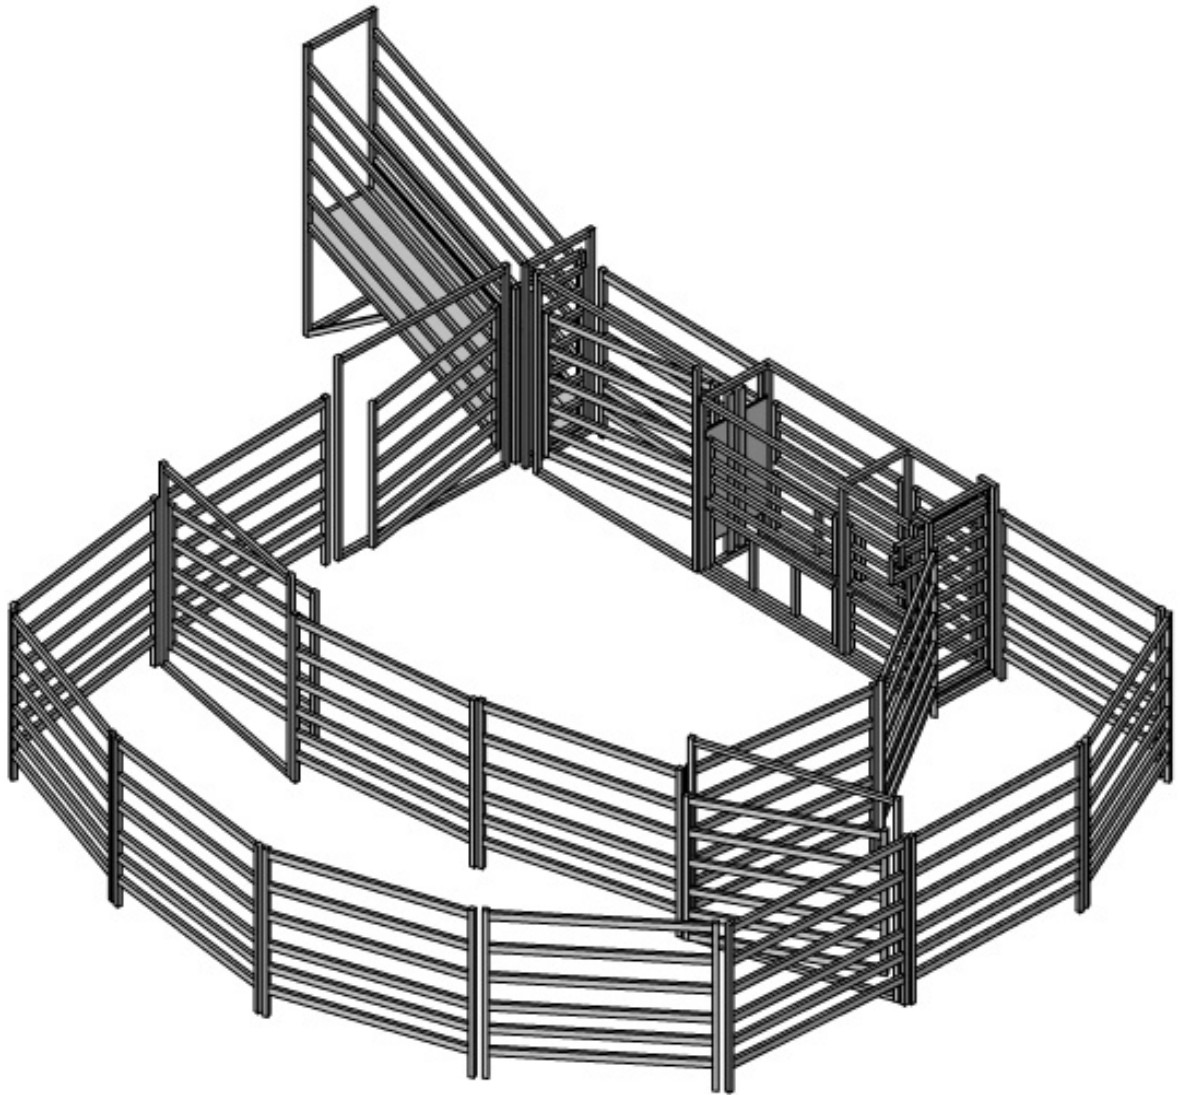

Kurraglen

Livestock Handling & Yard equipment plans

40 Head (holding capacity) Cattle Yard

Components required:

- 1 Cattle Loading Ramp
- 1 Cattle Swinging Race Gate
- 1 Cattle Sliding Race Gate
- 16 Cattle Panel 2.1 metre
- 4 Cattle Gate 2.1 metre
- 1 Vet Cattle Crush