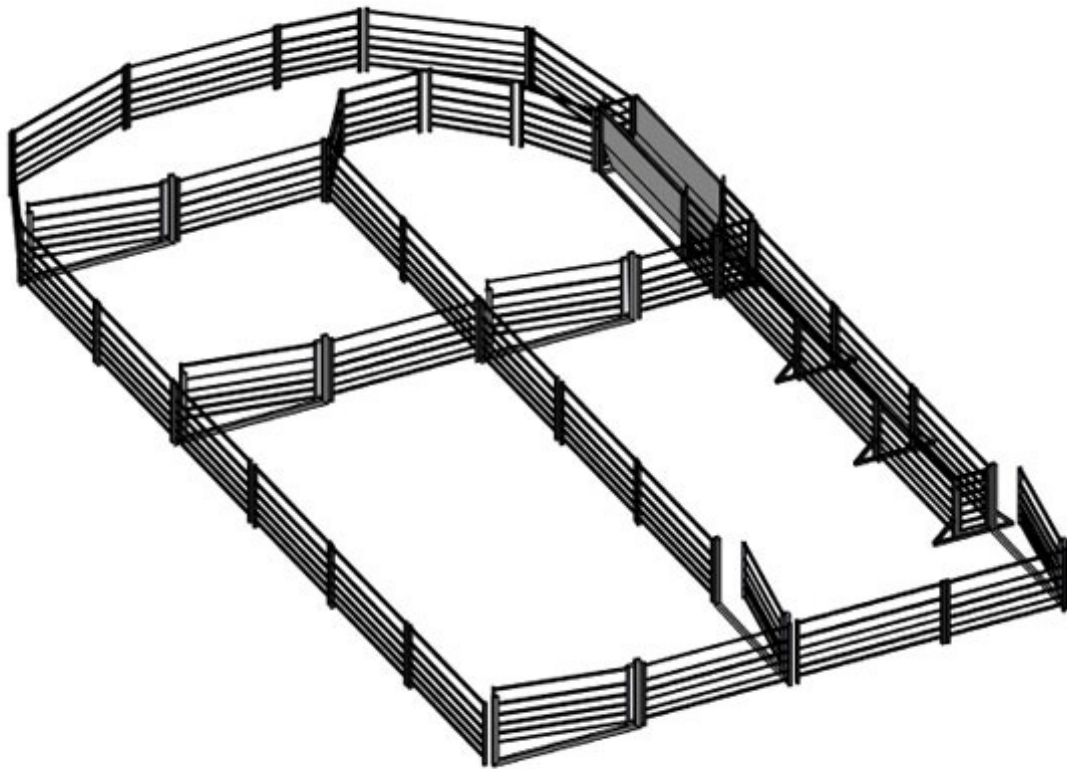

# Kurraglen

Livestock Handling & Yard equipment plans

320 Head Bugle Sheep Yard

Components required:

- 1 V Draft Race
- 6 1.2M Sheep Panel
- 26 2.2M Sheep Panel
- 1 Sheep Race Gate
- 2 Sheep Race Support Frame
- 1 1.8M Sheep Panel
- 6 Sheep Yard Gate 2.2m
- 1 4 way adapter posts