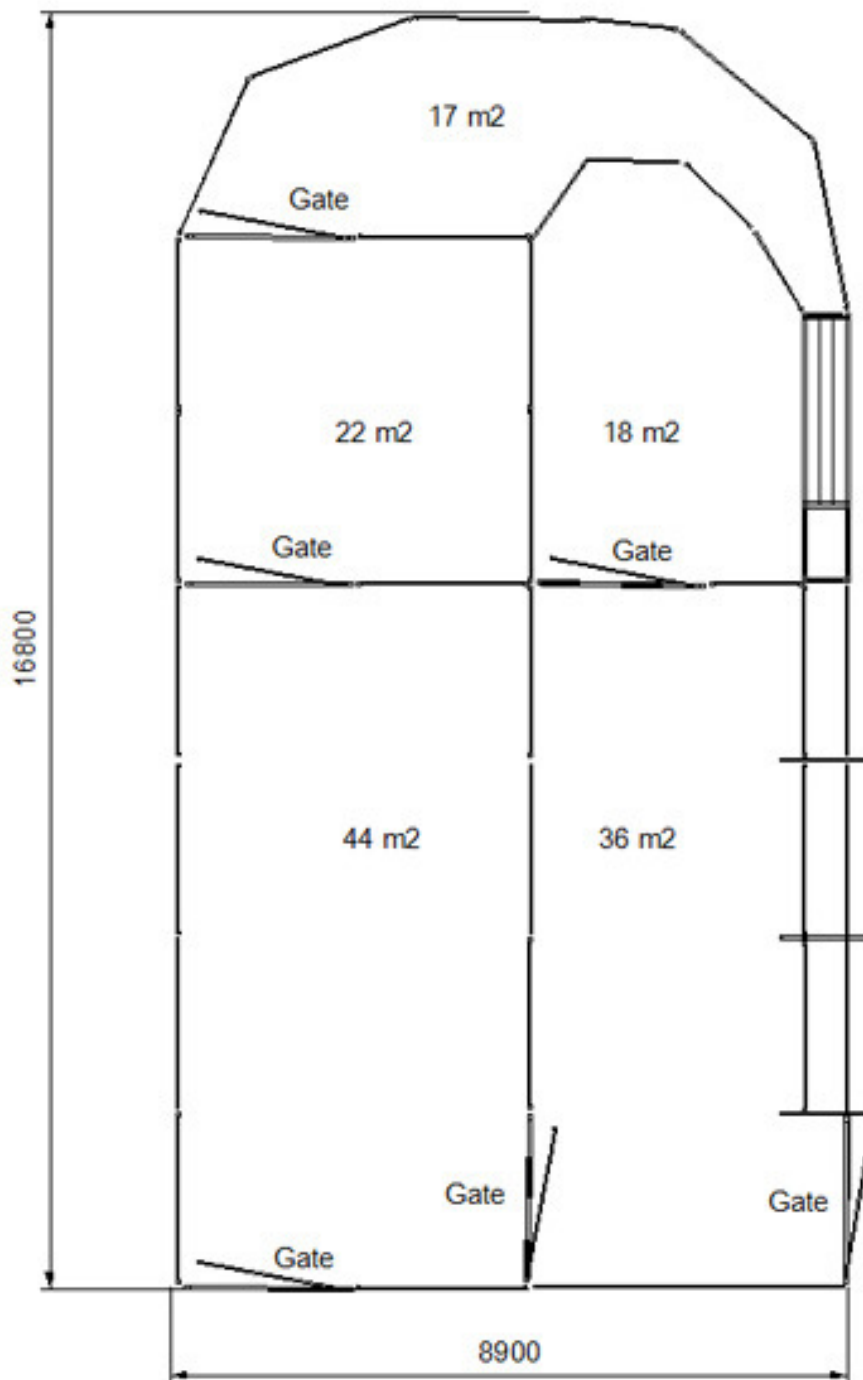

# Kurraglen

Livestock Handling & Yard equipment plans

320 Head Bugle Sheep Yard

Components required:

- 1 V Draft Race
- 6 1.2M Sheep Panel
- 26 2.2M Sheep Panel
- 1 Sheep Race Gate
- 2 Sheep Race Support Frame
- 1 1.8M Sheep Panel
- 6 Sheep Yard Gate 2.2m
- 1 4 way adapter posts