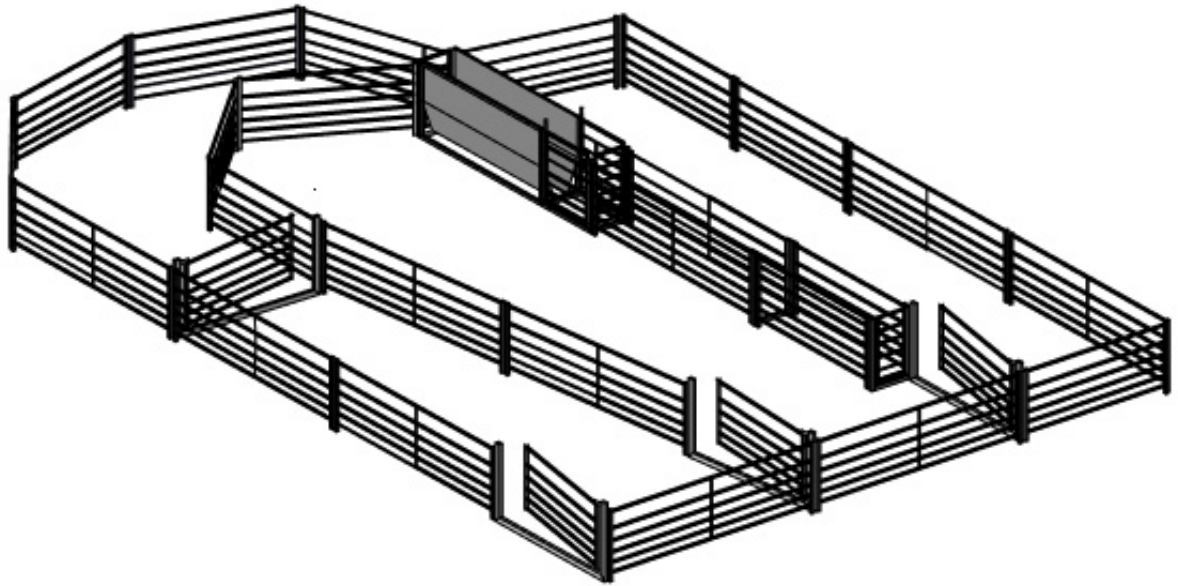

# Kurraglen

## Livestock Handling & Yard equipment plans

### 260 Head Bugle Sheep Yard

Components required:

- 1 V Sided Draft Race
- 13 2.2M Sheep Panel
- 11 3.2M Sheep Panel
- 4 2.2M Sheep Yard Gate
- 1 Sheep Race Gate
- 1 Sheep Race Support Frame