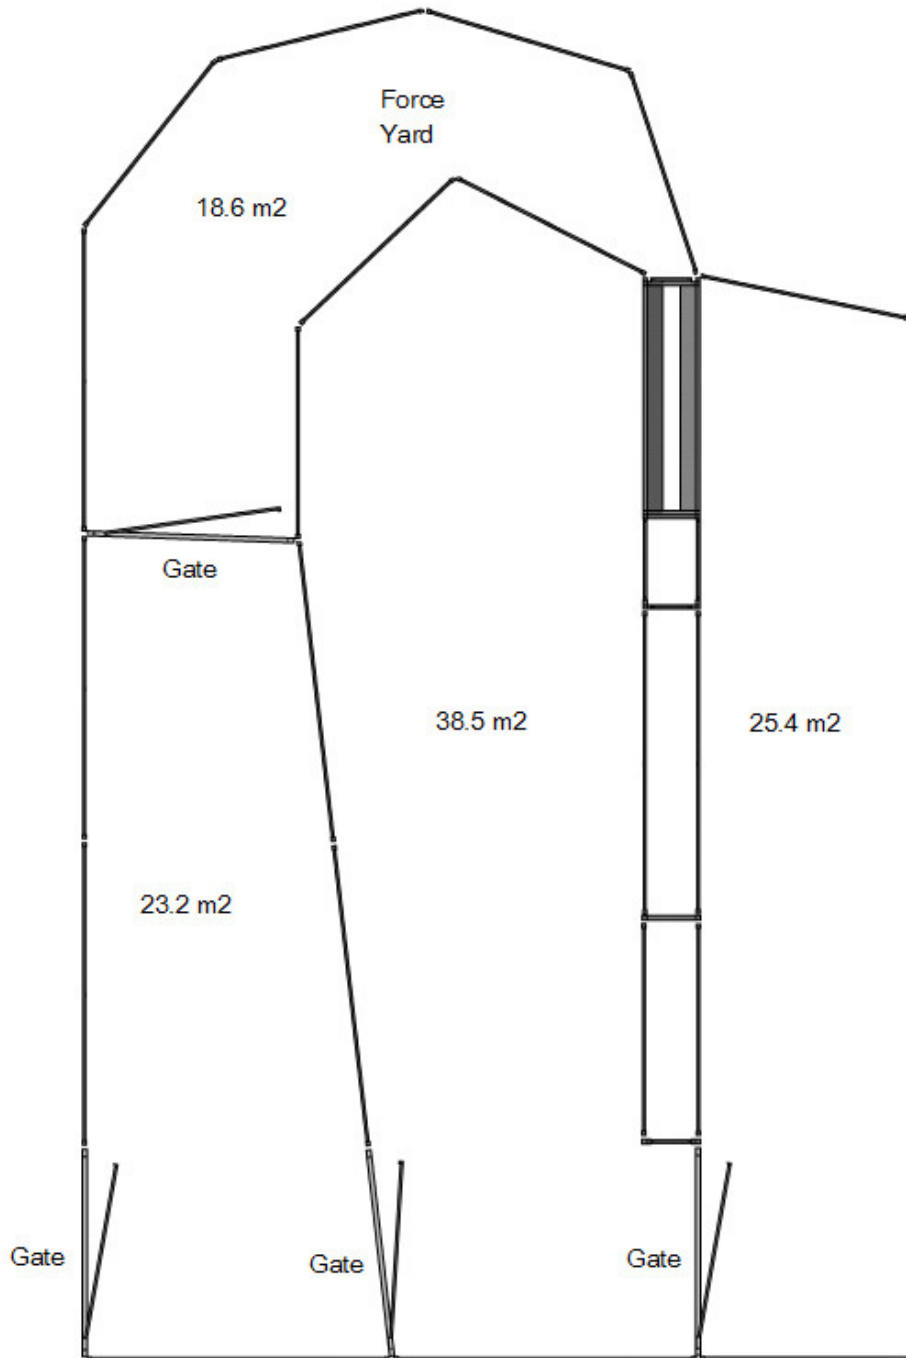

## Livestock Handling & Yard equipment plans

### 260 Head Bugle Sheep Yard

Components required:

- 1 V Sided Draft Race
- 13 2.2M Sheep Panel
- 11 3.2M Sheep Panel
- 4 2.2M Sheep Yard Gate
- 1 Sheep Race Gate
- 1 Sheep Race Support Frame