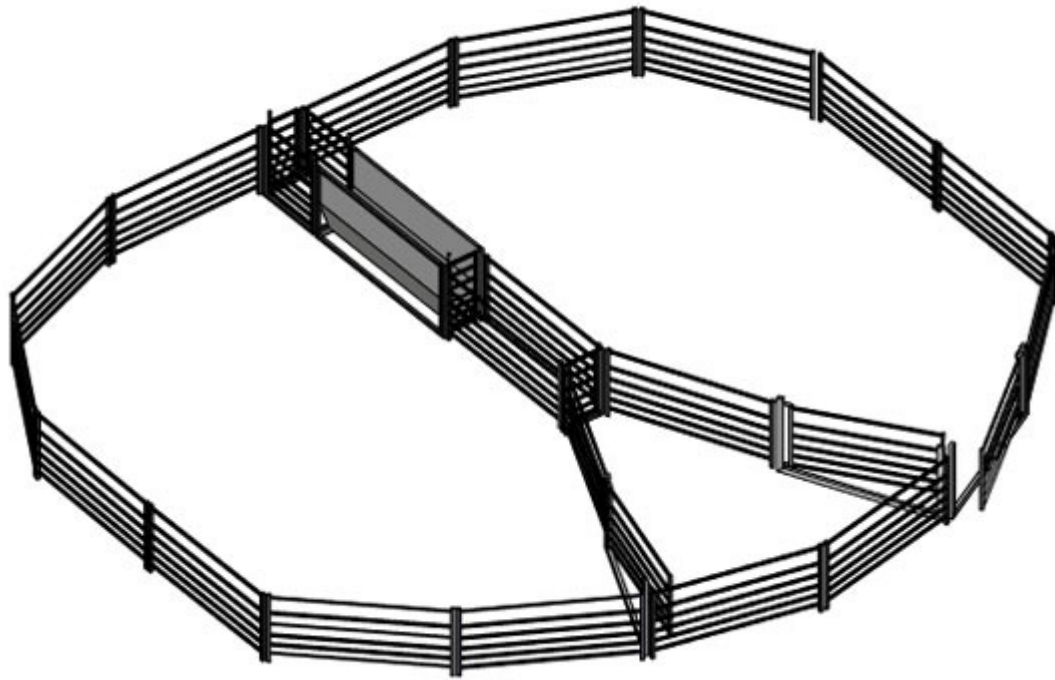

Kurraglen

Livestock Handling & Yard equipment plans

120 Head Sheep Yard

Components required:

- 19 2.2M Goat Panel
- 1 V Draft Race
- 1 Race gate 0.6m
- 3 Goat Yard Gate 2.2m