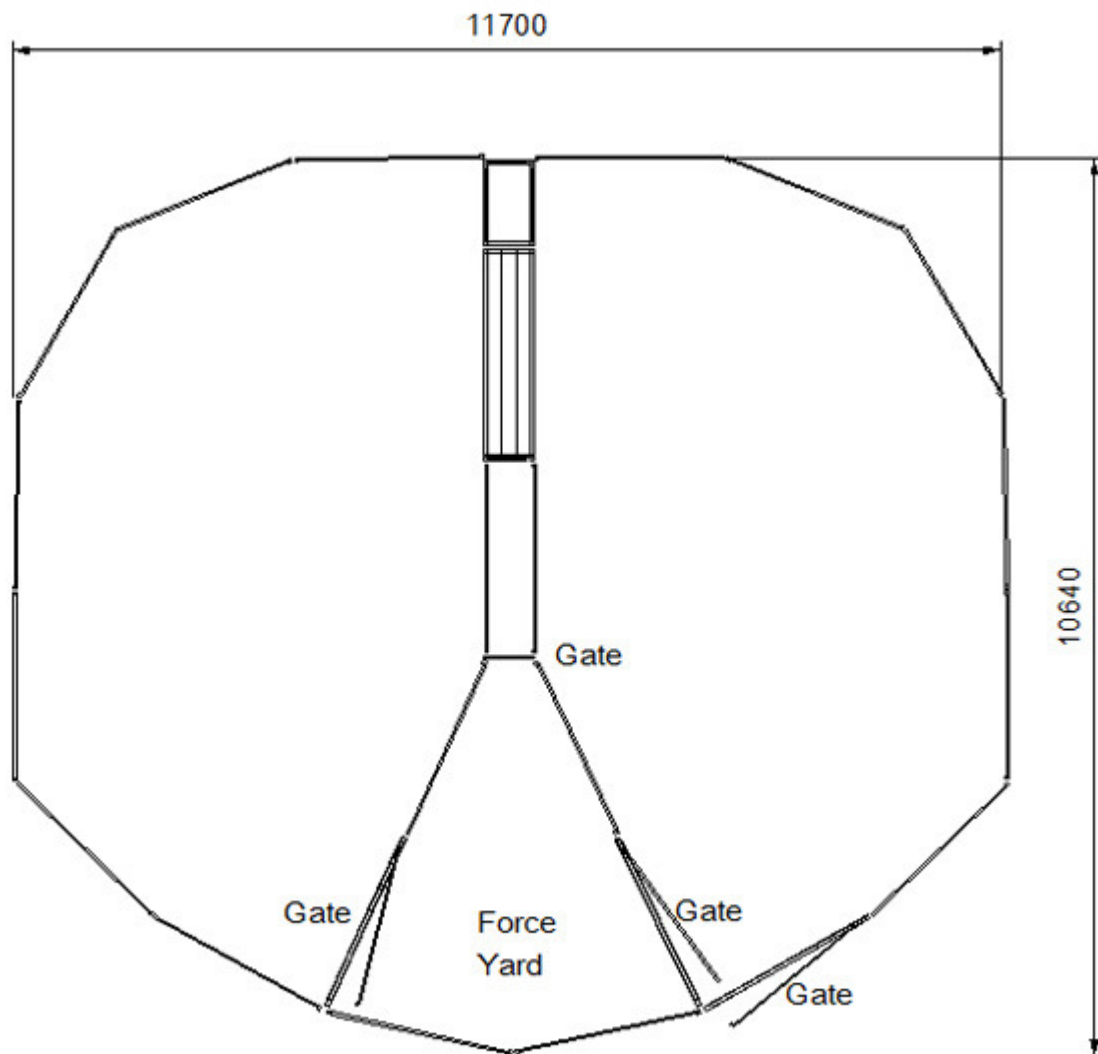

Kurraglen

Livestock Handling & Yard equipment plans

120 Head Sheep Yard

Components required:

- 19 2.2M Goat Panel
- 1 V Draft Race
- 1 Race gate 0.6m
- 3 Goat Yard Gate 2.2m