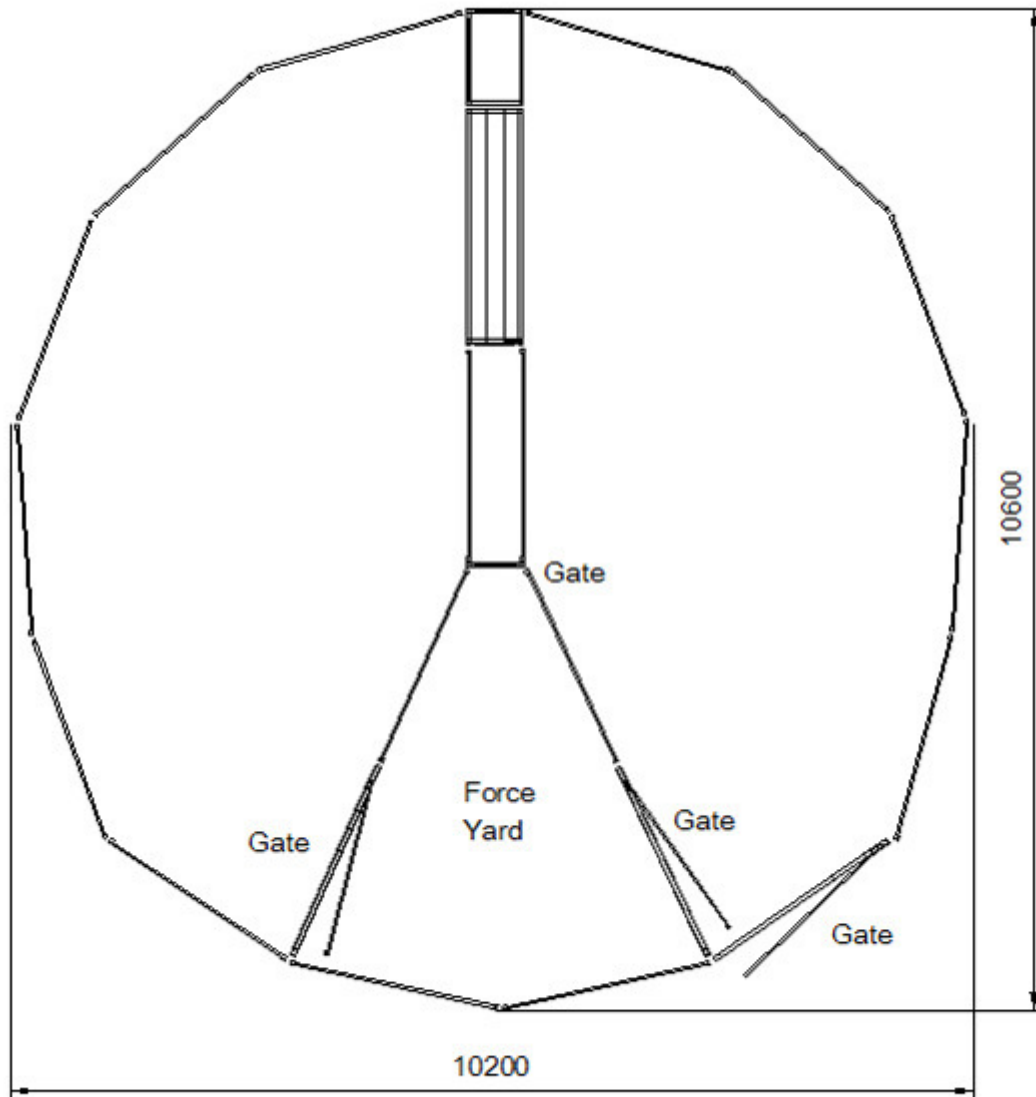

Kurraglen

Livestock Handling & Yard equipment plans

100 Head Sheep Yard

Components required:

- 17 2.2M Sheep Panel
- 1 V Draft Race
- 1 Race gate sheep 0.6m
- 3 Sheep Yard Gate 2.2m