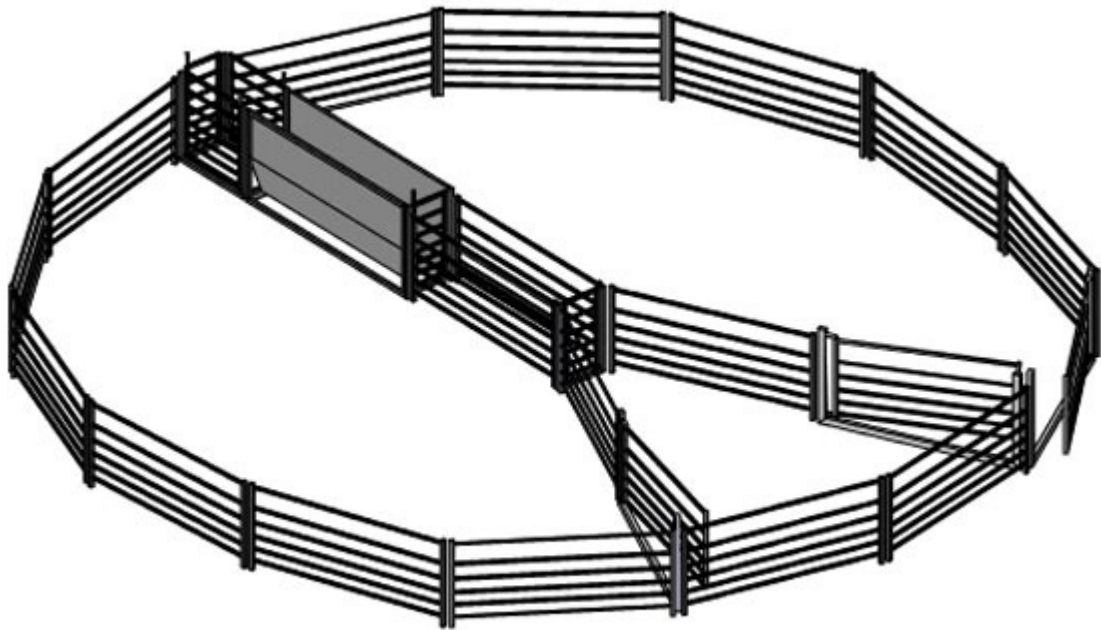

Kurraglen

Livestock Handling & Yard equipment plans

100 Head Sheep Yard

Components required:

- 17 2.2M Sheep Panel
- 1 V Draft Race
- 1 Race gate sheep 0.6m
- 3 Sheep Yard Gate 2.2m