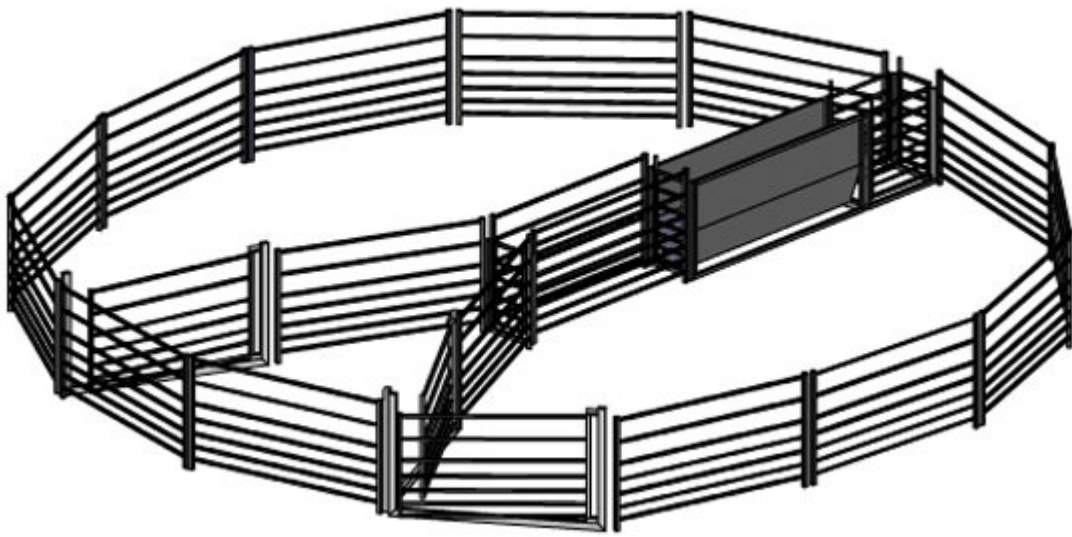

# Kurraglen

Livestock Handling & Yard equipment plans

100 Head Goat Yard

Components required:

- 17 2.2M Goat Panel
- 1 Race gate 0.6m
- 1 V Draft Race
- 3 Goat Yard Gate 2.2m