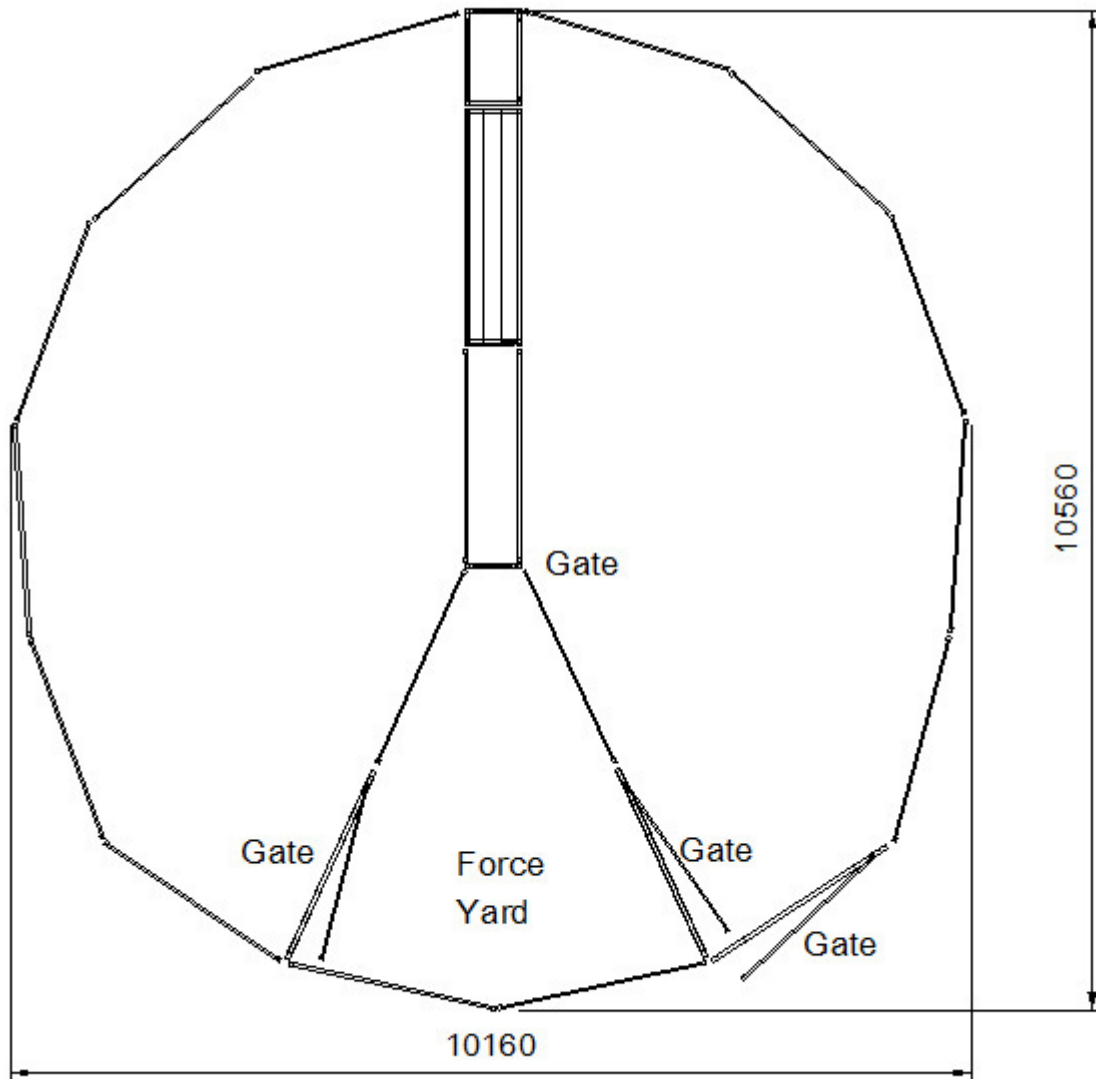

# Kurraglen

Livestock Handling & Yard equipment plans

100 Head Goat Yard

Components required:

- 17 2.2M Goat Panel
- 1 Race gate 0.6m
- 1 V Draft Race
- 3 Goat Yard Gate 2.2m